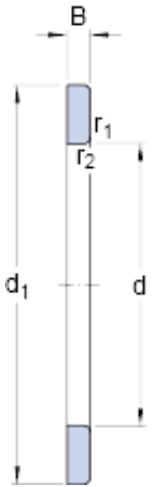

BEARING CORP.OF AMERICA

skf WS 81232 Bearing washers for cylindrical and needle roller thrust bearings

Bearing No. WS 81232

d	160 mm
B	15 mm
d ₁	222 mm
r _{1,2} min.	1.5 mm
Mass shaft washer	2.3 kg

WS 81232 Bearing 2D drawings and 3D CAD models